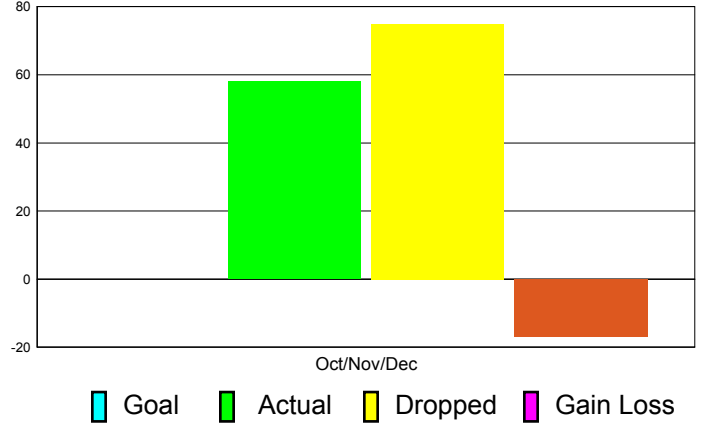

Membership Results 2011-2012

Goal, New, Dropped, Gain/Loss