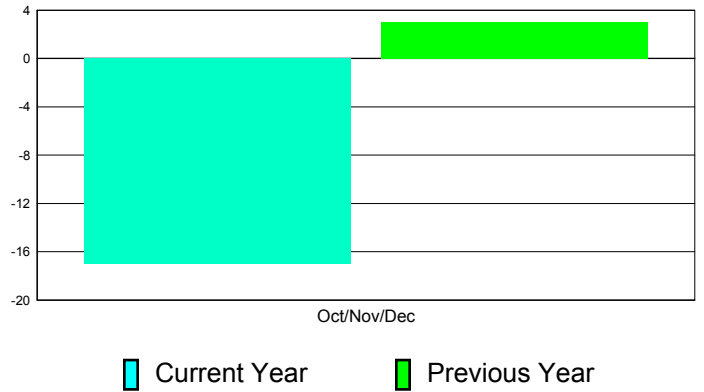

Comparison of Membership Gain/Loss

Current Year Compared to the Previous Year