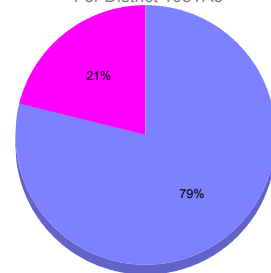

Goal, New, Dropped, Gain/Loss

Comparison of Membership Gain/Loss

Current Year Compared to the Previous Year

Gender Comparison 2010-2011

For District 108TA3

Oct/Nov/Dec

■ Male ■ Female